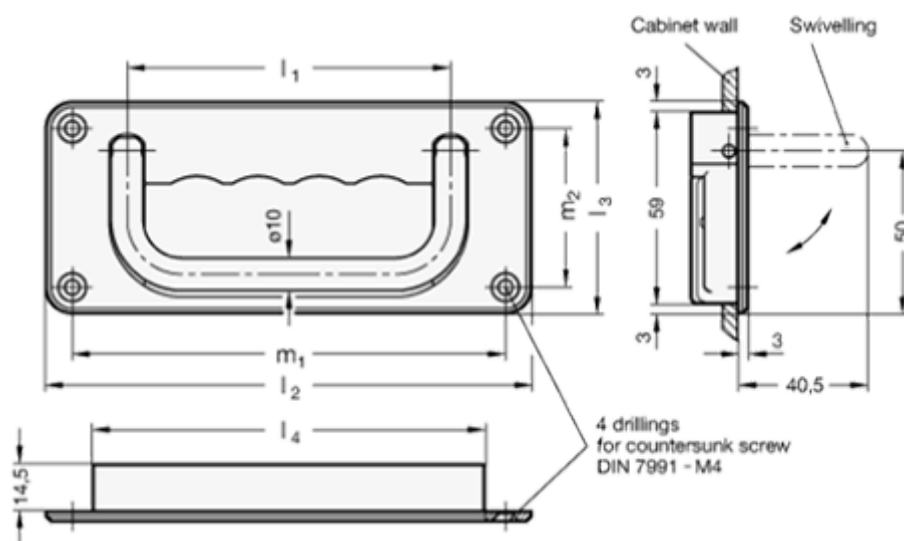

Article number: 204258120NISWB
 Description: E+G Folding handle
 GN 425.8-120-NI-SW-B

Measures

= -	l_2	= 170
= -	l_3	= 65
= -	l_4	= 141
= -	l_5	= 142
= -	l_6	= 60
= -	m_1	= 154
= -	m_2	= 49

$l_1 = 120$ Type = GN 425.8-120-NI-SW-B

Weight (g) = 380